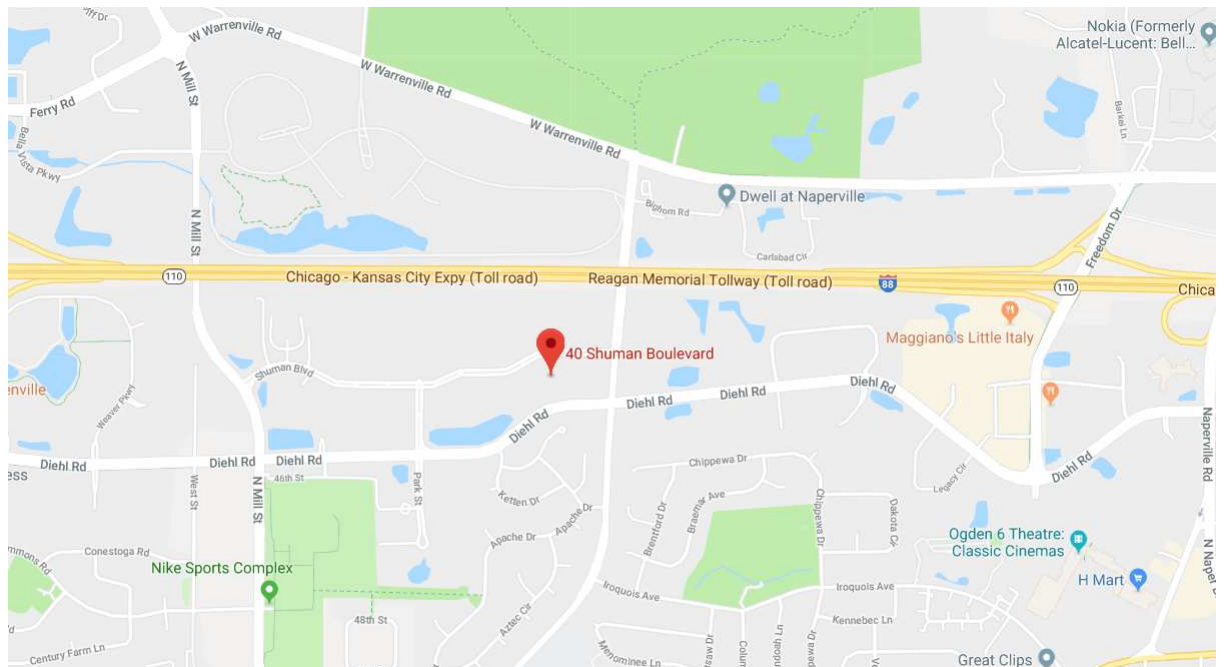

Directions:

Swiss Financial Services, Inc. is easily accessible from the I-88 toll road. Exit toward Naperville Road and turn north on Freedom Drive. Turn west on Warrenville Road to Washington Street. Turn south on Washington Street to Shuman Boulevard. 40 Shuman is on the south side of the street.